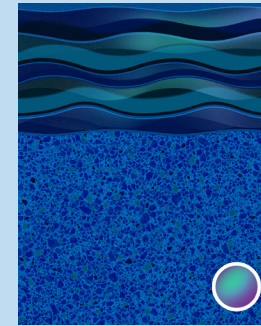

SURF ANTIGUA