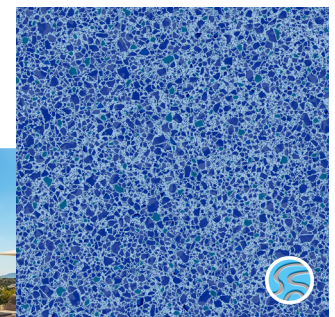

# Poolside

by CGT

SKYLINE MOSAIC

SILVER ANTIGUA | Silver Grey

Silver Horizon is a modern glass mosaic border print in a sophisticated grey colour combination. Paired with Silver Antigua floor on silver grey pool liner material with CGT's aquafinish for chemical and UV protection.

SILVER HORIZON | Silver Grey

# 2022 COLLECTION

SKYLINE MOSAIC | Pale Blue

The glow and shimmer of a modern skyline, and the calm serenity of sparkling tropical waters. Skyline mosaic is printed with CGT's aquashimmer finish for a sparkling fiery glass mosaic appearance on a durable pool liner material.