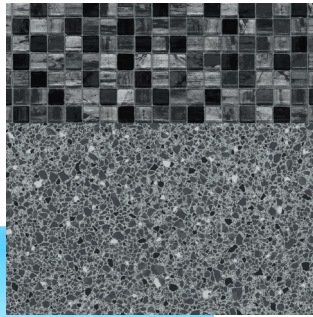

# Poolside

by CGT

SKYLINE MOSAIC

SILVER ANTIGUA | Silver Grey

Silver Horizon is a modern glass mosaic border print in a sophisticated grey colour combination. Paired with Silver Antigua floor on silver grey pool liner material with CGT's aquafinish for chemical and UV protection.