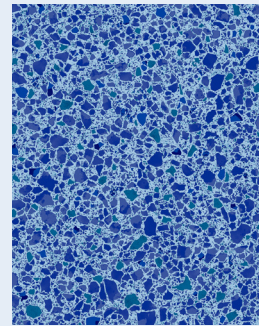

ANTIGUA | Pale Blue Base Film

ANTIGUA