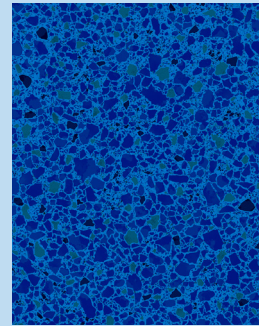

HDE ANTIGUA | HD Electric Base Film

HDE ANTIGUA