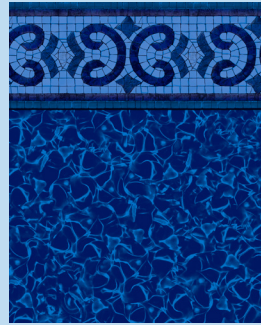

HDE AQUARIUS | HD Electric Base Film

HDE OXFORD

AQUARIUS | Pale Blue Base Film

| Pale Blue Base Film

A fiery light reflecting finish with unmatched gemstone sparkle.

An emboss finish adding natural 3D texture for the most realistic look and feel possible on a vinyl liner.