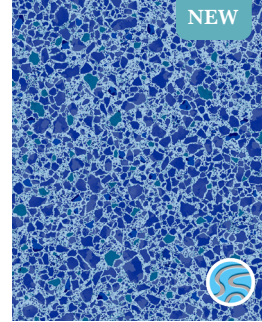

ANTIGUA FULL EMOSS
(72") | Pale Blue