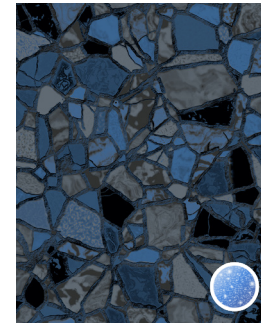

**AQUARIUS | Pale Blue Base Film**

**AQUARIUS**

**CAMBRIDGE**

**OXFORD**

**| Pale Blue Base Film**

**SKYLINE MOSAIC**

**DISCO**

**MAUI**

**BLUE GROTTO**  
| HD Caribbean

**SANDSTONE | Tan**

**ANTIGUA FULL EMOSS**  
(72") | Pale Blue

**BLUE SLATE**  
| Anthracite Base Film

**BLACK SLATE**  
| Anthracite Base Film

**ESAGONO | Stone Clay**

**BUTTERFLY EFFECT**  
| Eclipse

A fiery light reflecting finish with unmatched gemstone sparkle.

An emboss finish adding natural 3D texture for the most realistic look and feel possible on a vinyl liner.