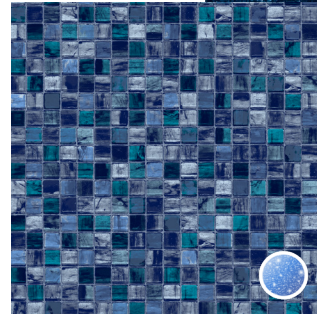

SKYLINE MOSAIC | Pale Blue