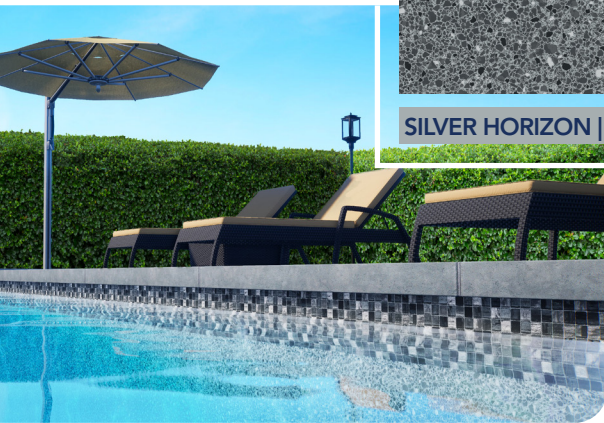

NEW

2022 COLLECTION