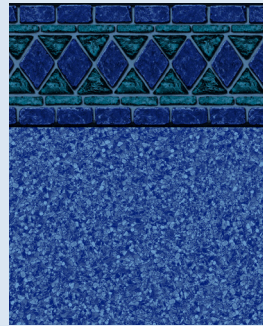

ANTIGUA FULL EMOSS (72") | Pale Blue

HORIZON | Pale Blue

A realistic glass mosaic border printed in refreshing and tranquil blue-teal colours. Paired with Antigua floor on pale blue pool liner material and printed with CGT's aquafinish for chemical and UV protection.

MAUI | Pale Blue

**BLUE BEACH PEBBLE** | Medium Blue Base Film

BLUE BEACH PEBBLE

HAMLIN

LANCASHIRE

BLUE RALEIGH

CLARKSON

**aquafinish**