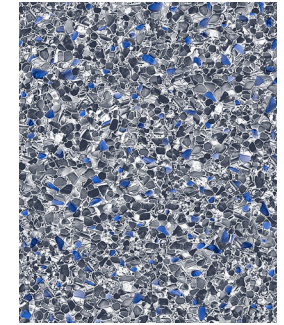

ANTIGUA FULL EMOSS
(72") | Pale Blue