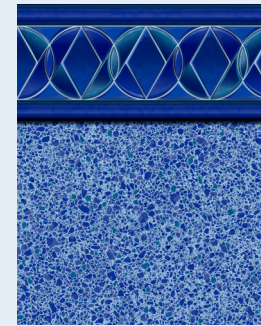

BLUE BEACH PEBBLE | Medium Blue Base Film

aquafinish

Aquafinish adds protection against pool chemicals, and a UV shield to maintain the beauty and colour of CGT's premium inks and liner materials. Aquafinish protection is added to all CGT pool liner material.

HDE ANTIGUA | HD Electric Base Film

aquashift

CGT's Aquashift ink enhances pool liner material with a next level colour shifting ink effect. Shifting in colour from shimmering silver teal to dramatic violet blue.

ANTIGUA | Pale Blue Base Film

GEMINI

SLIVER ANTIGUA | Silver Grey Base Film

BEACH PEBBLE | White Base Film