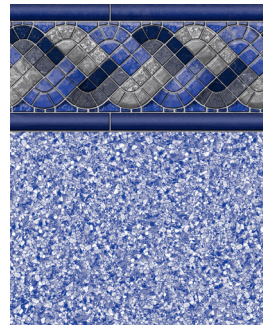

BLUE BEACH PEBBLE | Medium Blue Base Film

aquafinish

Aquafinish adds protection against pool chemicals, and a UV shield to maintain the beauty and colour of CGT's premium inks and liner materials. Aquafinish protection is added to all CGT pool liner material.

HDE ANTIGUA | HD Electric Base Film

aquashift

CGT's Aquashift ink enhances pool liner material with a next level colour shifting ink effect. Shifting in colour from shimmering silver teal to dramatic violet blue.

ANTIGUA | Pale Blue Base Film

SLIVER ANTIGUA | Silver Grey Base Film

BEACH PEBBLE | White Base Film

RALEIGH