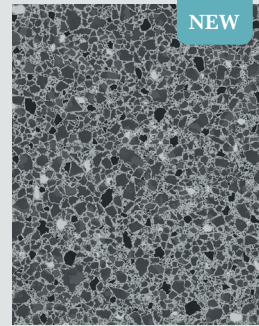

**ANTIGUA** | Pale Blue Base Film

ANTIGUA

GEMINI

RUSTIC DIAMOND

**SLIVER ANTIGUA** | Silver Grey Base Film

SILVER ANTIGUA

SILVER HORIZON

HORIZON