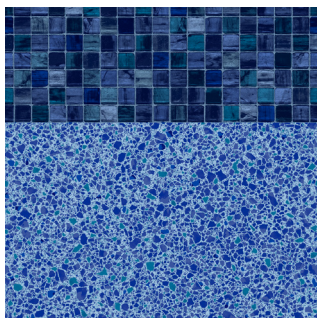

# 2022 COLLECTION

SKYLINE MOSAIC | Pale Blue

The glow and shimmer of a modern skyline, and the calm serenity of sparkling tropical waters. Skyline mosaic is printed with CGT's aquashimmer finish for a sparkling fiery glass mosaic appearance on a durable pool liner material.

ANTIGUA FULL EMOSS (72") | Pale Blue

HORIZON | Pale Blue

A realistic glass mosaic border printed in refreshing and tranquil blue-teal colours. Paired with Antigua floor on pale blue pool liner material and printed with CGT's aquafinish for chemical and UV protection.