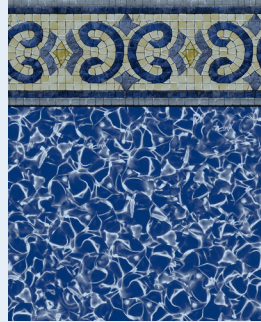

HDE AQUARIUS | HD Electric Base Film

AQUARIUS | Pale Blue Base Film

OXFORD

| Pale Blue Base Film

A fiery light reflecting finish with unmatched gemstone sparkle.

An emboss finish adding natural 3D texture for the most realistic look and feel possible on a vinyl liner.