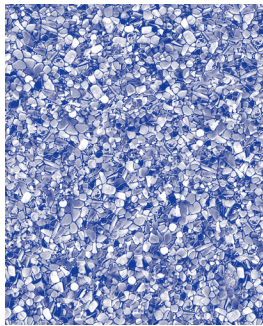

BEACH PEBBLE | White Base Film

BEACH PEBBLE