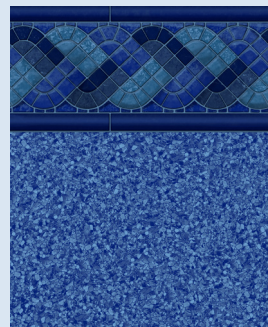

ANTIGUA FULL EMOSS (72") | Pale Blue

HORIZON | Pale Blue

A realistic glass mosaic border printed in refreshing and tranquil blue-teal colours. Paired with Antigua floor on pale blue pool liner material and printed with CGT's aquafinish for chemical and UV protection.

MAUI | Pale Blue

**BLUE BEACH PEBBLE** | Medium Blue Base Film

BLUE BEACH PEBBLE

HAMLIN

LANCASHIRE

BLUE RALEIGH

CLARKSON

**aquafinish**