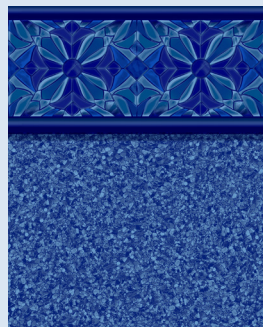

ANTIGUA FULL EMOSS (72") | Pale Blue

HORIZON | Pale Blue

A realistic glass mosaic border printed in refreshing and tranquil blue-teal colours. Paired with Antigua floor on pale blue pool liner material and printed with CGT's aquafinish for chemical and UV protection.

MAUI | Pale Blue

**BLUE BEACH PEBBLE** | Medium Blue Base Film

BLUE BEACH PEBBLE

HAMLIN

LANCASHIRE

BLUE RALEIGH

CLARKSON

**aquafinish**