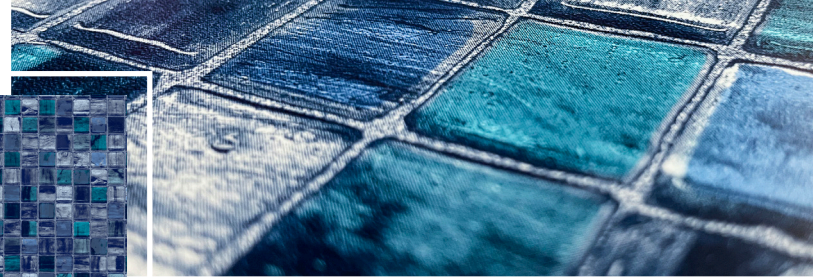

The glow and shimmer of a modern skyline, and the calm serenity of sparkling tropical waters. Skyline mosaic is printed with CGT's aquashimmer finish for a sparkling fiery glass mosaic appearance on a durable pool liner material.

ANTIGUA FULL EMOSS (72") | Pale Blue